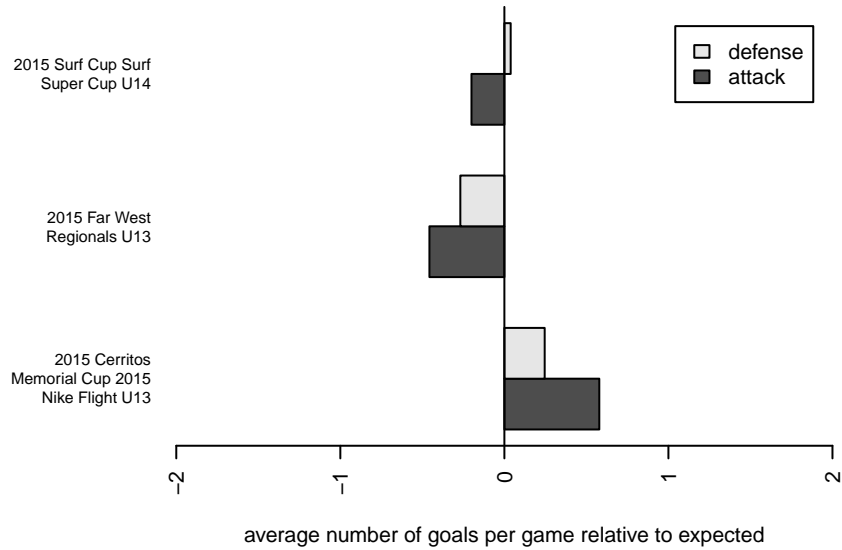

Pateadores LA B01
 Dots are actual minus expected GF (blue circles) and GA (red triangles).
 Blue line is smoothed change in attack strength. Red is smoothed change in defense strength.

**attack and defense variance (black dot)
relative to other teams
and top 10 in region**

**attack and defense rating
relative to others at age
and all opponents in last 13 months**

**attack and defense rating
relative to others at age
and all opponents in last 13 months**

Performance relative to 13 month average

Performance relative to 13 month average

Distribution of opponents
Red = Lose zone, Blue = Win zone, Green = Even
Black line separates win/lose zones

lot. A=Neither has attack advantage, B=Opponent has both attack and defense advantage, C=Opponent has both attack and defense disadvantage, D=Both have