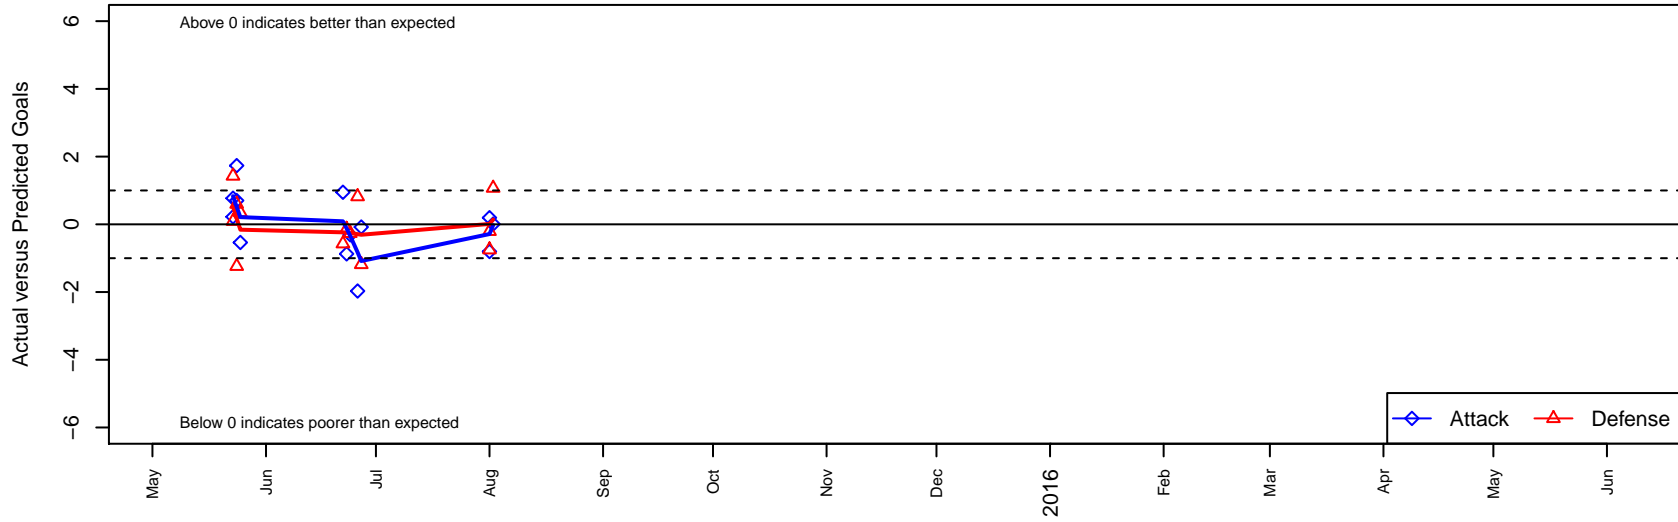

Pateadores LA B01

, CAS
 B01 total strength=1650
 attack=27.49 defense=13.14

alt names used:
 PATEADORES-LA (CAS)
 Pateadores LA 01 (CA-S) (FWCS)
 PATEADORES-LA (CAS)

Venues played:
 2015 Cerritos Memorial Cup 2015 Nike Flight L
 2015 Far West Regionals U13
 2015 Surf Cup Surf Super Cup U14

Pateadores LA B01
 Dots are actual minus expected GF (blue circles) and GA (red triangles).
 Blue line is smoothed change in attack strength. Red is smoothed change in defense strength.

**attack and defense variance (black dot)
relative to other teams
and top 10 in region**

**attack and defense rating
relative to others at age
and all opponents in last 13 months**

**attack and defense rating
relative to others at age
and all opponents in last 13 months**

Performance relative to 13 month average

Performance relative to 13 month average

Distribution of opponents
Red = Lose zone, Blue = Win zone, Green = Even
Black line separates win/lose zones

lot. A=Neither has attack advantage, B=Opponent has both attack and defense advantage, C=Opponent has both attack and defense disadvantage, D=Both have